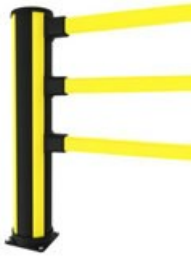

Related products

PEDESTRIAN BARRIERS

Pedestrian

Use the X-Protect Pedestrian barrier configuration to define pedestrian routes and protect from light duty impacts. It is also possible to combine with a pedestrian gate. The pedestrian gate is sel...

12 articles