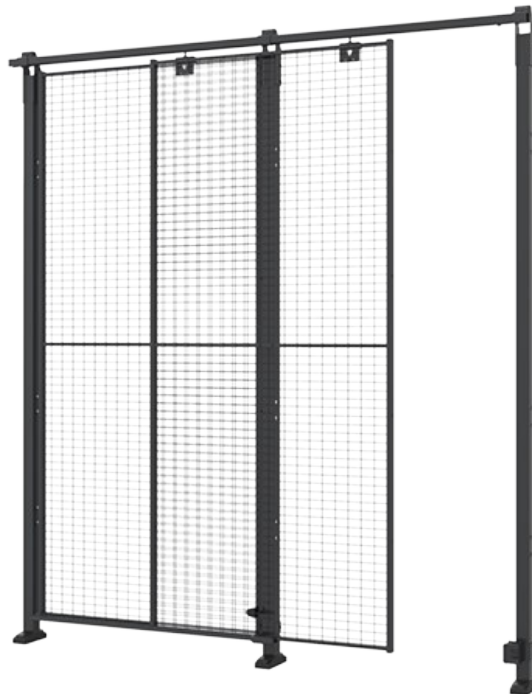

Est 1990

Single sliding door

A single sliding door is usually used where there is not enough space to open a side-hinged door for normal access and where just a single section is required opened.

(Posts, handles and panels are not included in the door package. Opening dimensions may be limited depending on the type of lock chosen.)

Models

ARTICLES / DESCRIPTION	WIDTH (MM)	MAX WIDTH (MM)	HEIGHT (MM)	MAX HEIGHT (MM)	PANEL	FITS POSTS
 D20-XXX100	900		2500		Mesh	Classic 50x50
 D20-XXX140	3000		2300		Mesh	Classic 50x50
 D20-XXX220	2100		2500		Mesh	Classic 50x50
 D20-XXX310	3000		2500		Mesh	Classic 50x50
 D20-XXX570	5700		2755		Mesh	Classic 50x50
 DP20-XXX220A Single sliding door with upper frame		2080		2500	Plastic Sheet metal	Classic 50x50
 DP20-XXX310A Single sliding door with upper frame		2980		2500	Plastic Sheet metal	Classic 50x50
 DP20-XXX570A Single sliding door with upper frame		5880		2500	Plastic Sheet metal	Classic 50x50
 DP40-XXX220A Single sliding door with upper frame		2090		2500	Plastic Sheet metal	Premium 70x70
 DP40-XXX310A Single sliding door with upper frame		2990		2500	Plastic Sheet metal	Premium 70x70
 DP40-XXX570A Single sliding door with upper frame		5890		2500	Plastic Sheet metal	Premium 70x70

Related products

LOCKS

Snap lock

With this snap lock, suitable for X-Store 2.0 door packages, the door closes with a simple push and is kept closed by the built-in catch.

[3 articles](#)

LOCKS

Padlock brackets

Padlock brackets is our most simple lock system, suitable for X-Store 2.0 door packages. A normal hinge lock secure the area from being entered by unauthorized.

[3 articles](#)

LOCKS

X-It

Axellent X-It is a keyed cylinder lock designed primarily for all our modular mesh panel systems for machine guarding and industrial/warehouse. Thanks to the unique construction and it's simple asse...