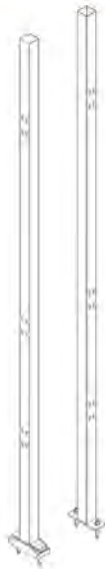

POSTS

Art. no.	Gap to floor (mm)	Height (mm)

50x50 mm, Yellow (RAL 1018)

P11-140	100	1400
P11-150	200	1500
P11-200	100	2000
P11-230	100	2300

50x100 mm, Yellow (RAL 1018)

P12-200	100	2000
P12-230	100	2300

100x100 mm, Yellow (RAL 1018)

P14-200	100	2000
P14-230	100	2300

Extension 50x50 mm, Yellow (RAL 1018)

E11-075		0750
E11-075B		0750

LOCKS

Art. no.	Description
L10-00-0	Padlock for hinge door, right/left
L20-00-0	Padlock for sliding door, right/left
L22-00-0	Padlock for sliding door with centre lock
L10-05-0	Snap lock for hinge door, right/left
L20-05-0	Snap lock for sliding door, right/left
L22-05-0	Snap lock for sliding door with centre lock
L66-10-0	Cylinder lock for all doors, right/left
L66-15-0	Panic lock, cylinder lock for all doors, right/left
L66-20-L	X-Lock for all doors, left
L66-20-R	X-Lock for all doors, right
L66-21-L	X-Lock for all doors, left, for switch B-614
L66-21-R	X-Lock for all doors, right, for switch B-614